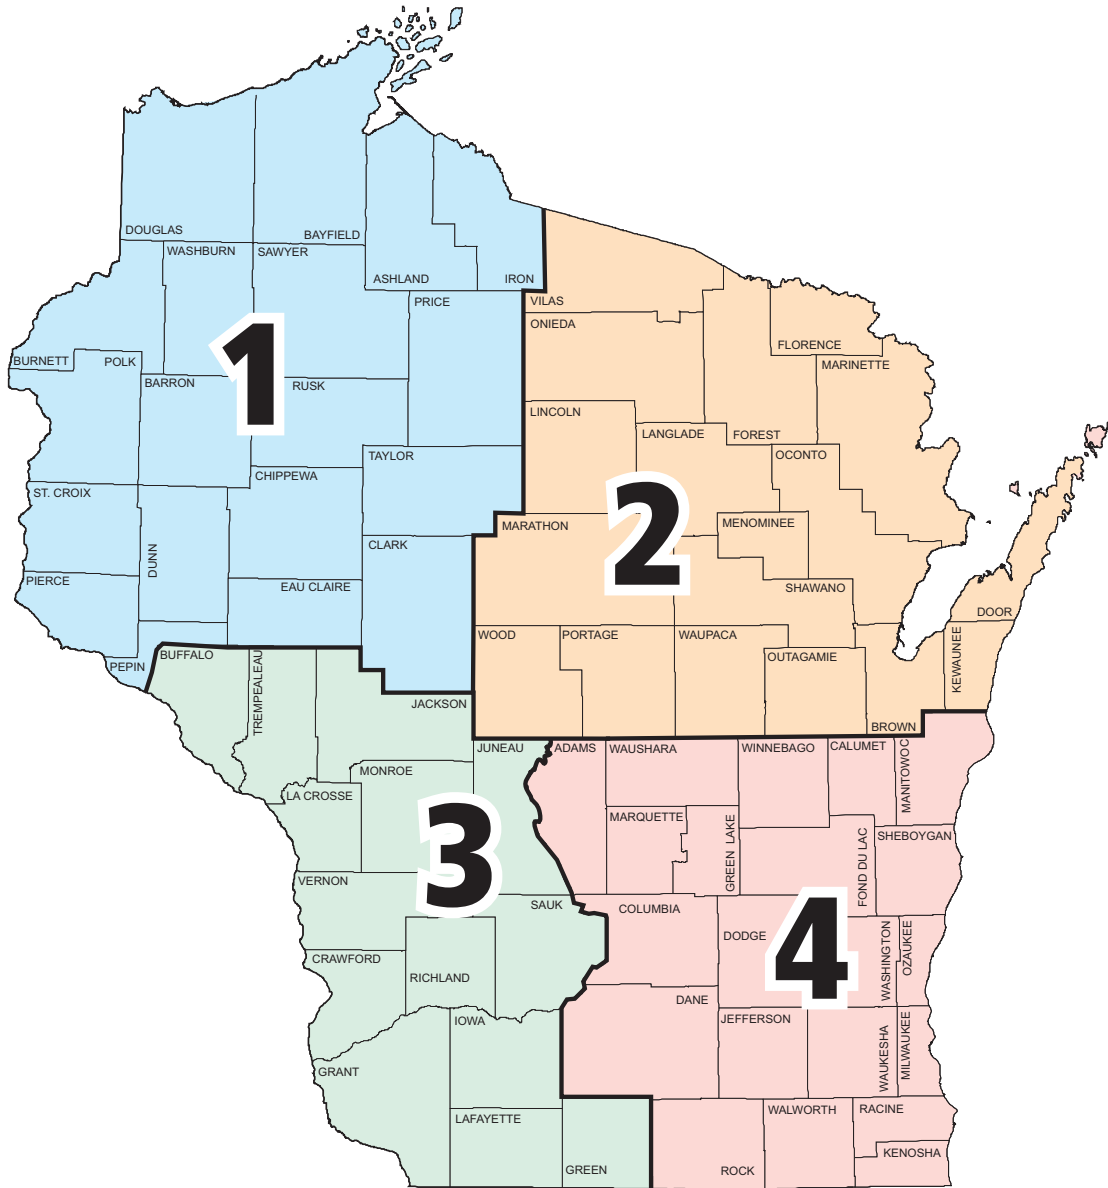

Wisconsin Propane Gas Association

MEMBERSHIP DISTRICTS

District 1: *Northwest:* Ashland, Barron, Bayfield, Burnett, Chippewa, Clark, Douglas, Dunn, Eau Claire, Iron, Pepin, Pierce, Polk, Price, Rusk, Sawyer, St. Croix, Taylor, Washburn

District 2: *Northeast:* Brown, Door, Florence, Forest, Kewaunee, Langlade, Lincoln, Marathon, Marinette, Menominee, Oconto, Oneida, Outagamie, Portage, Shawano, Vilas, Waupaca, Wood

District 3: *Southwest:* Buffalo, Crawford, Grant, Green, Iowa, Jackson, Juneau, La Crosse, Lafayette, Monroe, Richland, Sauk, Trempealeau, Vernon

District 4: *Southeast:* Adams, Calumet, Columbia, Dane, Dodge, Fond du Lac, Green Lake, Jefferson, Kenosha, Manitowoc, Marquette, Milwaukee, Ozaukee, Racine, Rock, Sheboygan, Walworth, Washington, Waukesha, Waushara, Winnebago